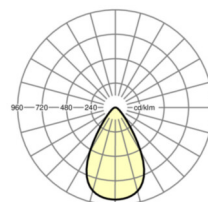

CHARACTERISTICS

Order number	37372026164
EAN number	4020863468171
Commodity code	94051190
Certification mark	IP 65, Protection class I, F, D, Indoor, CE
Impact resistance (IK rating)	IK08 (-30°C bis 50°C)
Ambient temperatur	ta -30°C to 50°C
Special properties	Ready for IoT
Warranty period	5 years
State funding programs	BEG - Federal funding for efficient buildings (valid only for Germany)

ELECTRICAL ENGINEERING

Controller	Electronic driver DALI (1 pcs.)
Wiring	5x1mm²
System output	149W
Mains voltage	230V/50Hz
Circuit breakers (inrush current)	3 pieces/B10, 5 pieces/B16, 6 pieces/C10, 9 pieces/C16
Energy efficiency class/light source	C

LIGHTING TECHNOLOGY

Placement	LED, Colour rendering/Light colour CRI ≥ 80 / 4000K
Colour tolerance (MacAdam)	5SDCM
Photobiological safety (Luminaire)	RG1
Nominal luminous flux	22993lm
LED service life	50000h L80/B10 (Tq 50°C)
Luminaire luminous efficiency	154lm/W
Beam angle	60°
UGR lat./long.	24.7 / 24.7

MECHANICS

Housing colour	black
Dimensions (LxWxH/DxH)	370mm x 210mm
Weight (net)	5.41kg
Type of installation	Pendant individual mounting, Ceiling-mounted single installation

Dimensions

H	210 mm	Height
D	370 mm	Diameter

DEEP-LINK

<https://www.regiolux.de/en/article/37372026164>